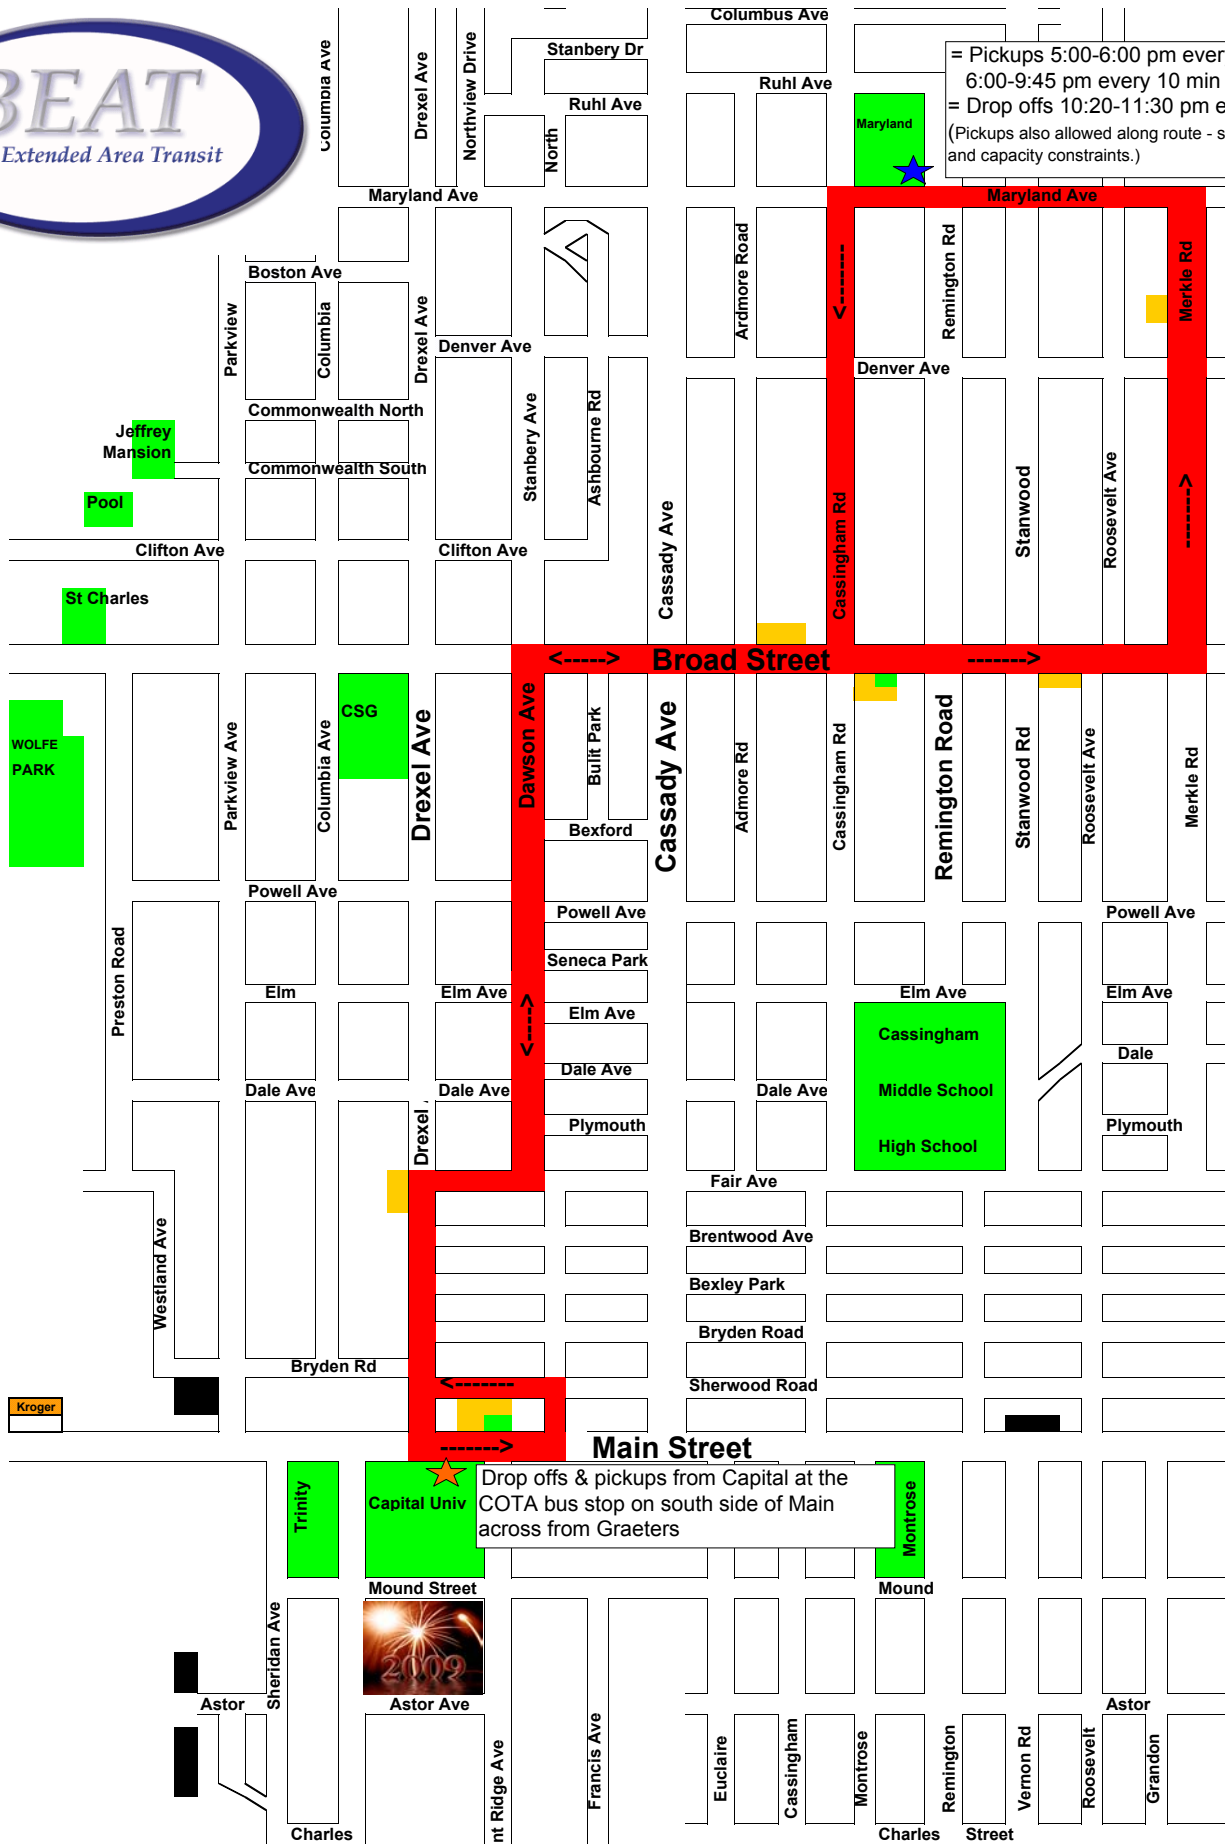

= Pickups 5:00-6:00 pm every 15 min
6:00-9:45 pm every 10 min
= Drop offs 10:20-11:30 pm every 10 min
(Pickups also allowed along route - subject to traffic and capacity constraints.)

Drop offs & pickups from Capital at the COTA bus stop on south side of Main across from Graeters